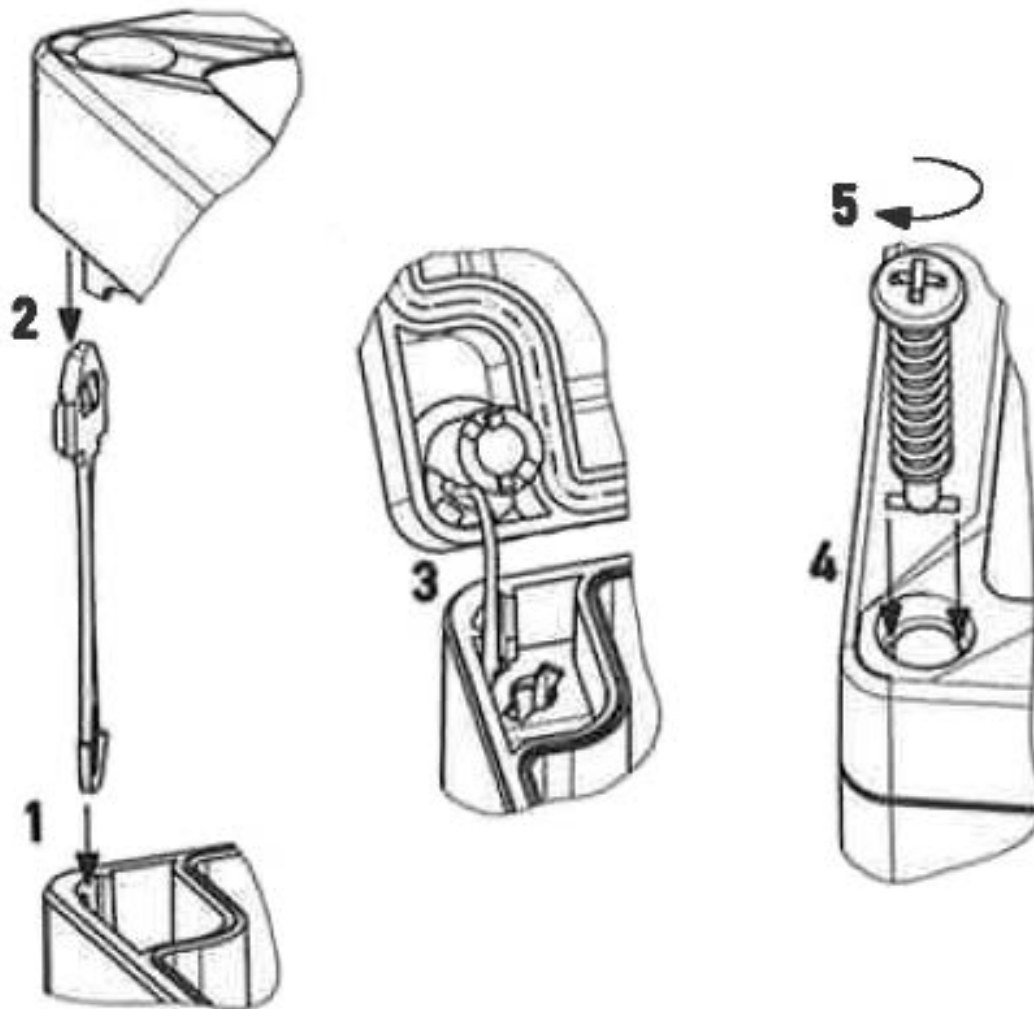

Spelsberg Enclosure Instructions

TG-PC enclosures - lid tether and ¼ turn screws

Standard self-tapping screws (versus the quarter turn) are available.