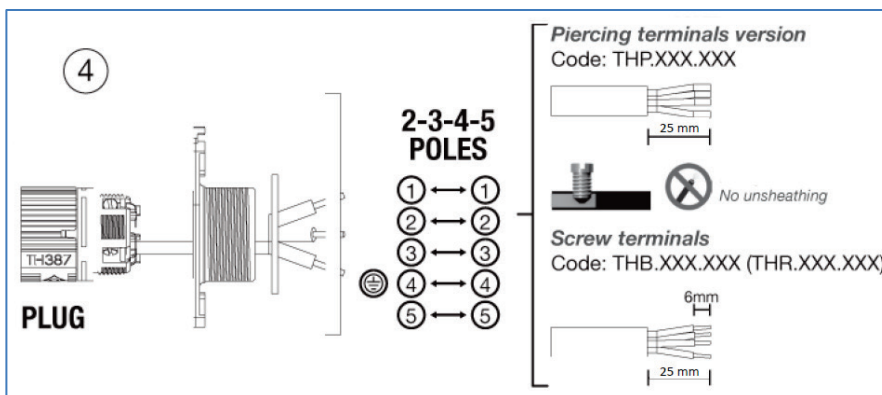

TEEPLUG® 387 Plug-and-Socket Connectors Installation Instructions

TH387 Series - Panel Mount

TH387 Series - Series Connectors