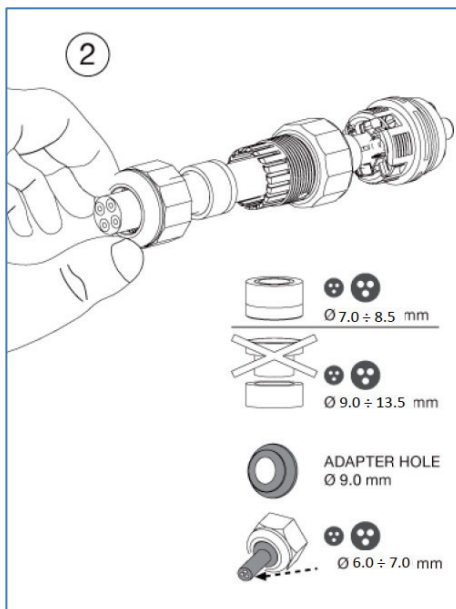

TEEPLUG® 387 Plug-and-Socket Connectors Installation Instructions

TH387 Series - Panel Mount

TH387 Series - Series Connectors