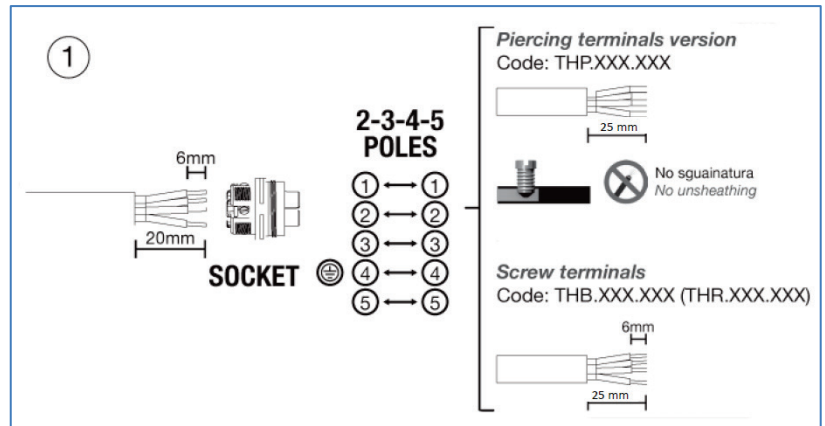

TEEPLUG® 387 Plug-and-Socket Connectors Installation Instructions

TH387 Series - Panel Mount

TH387 Series - Series Connectors