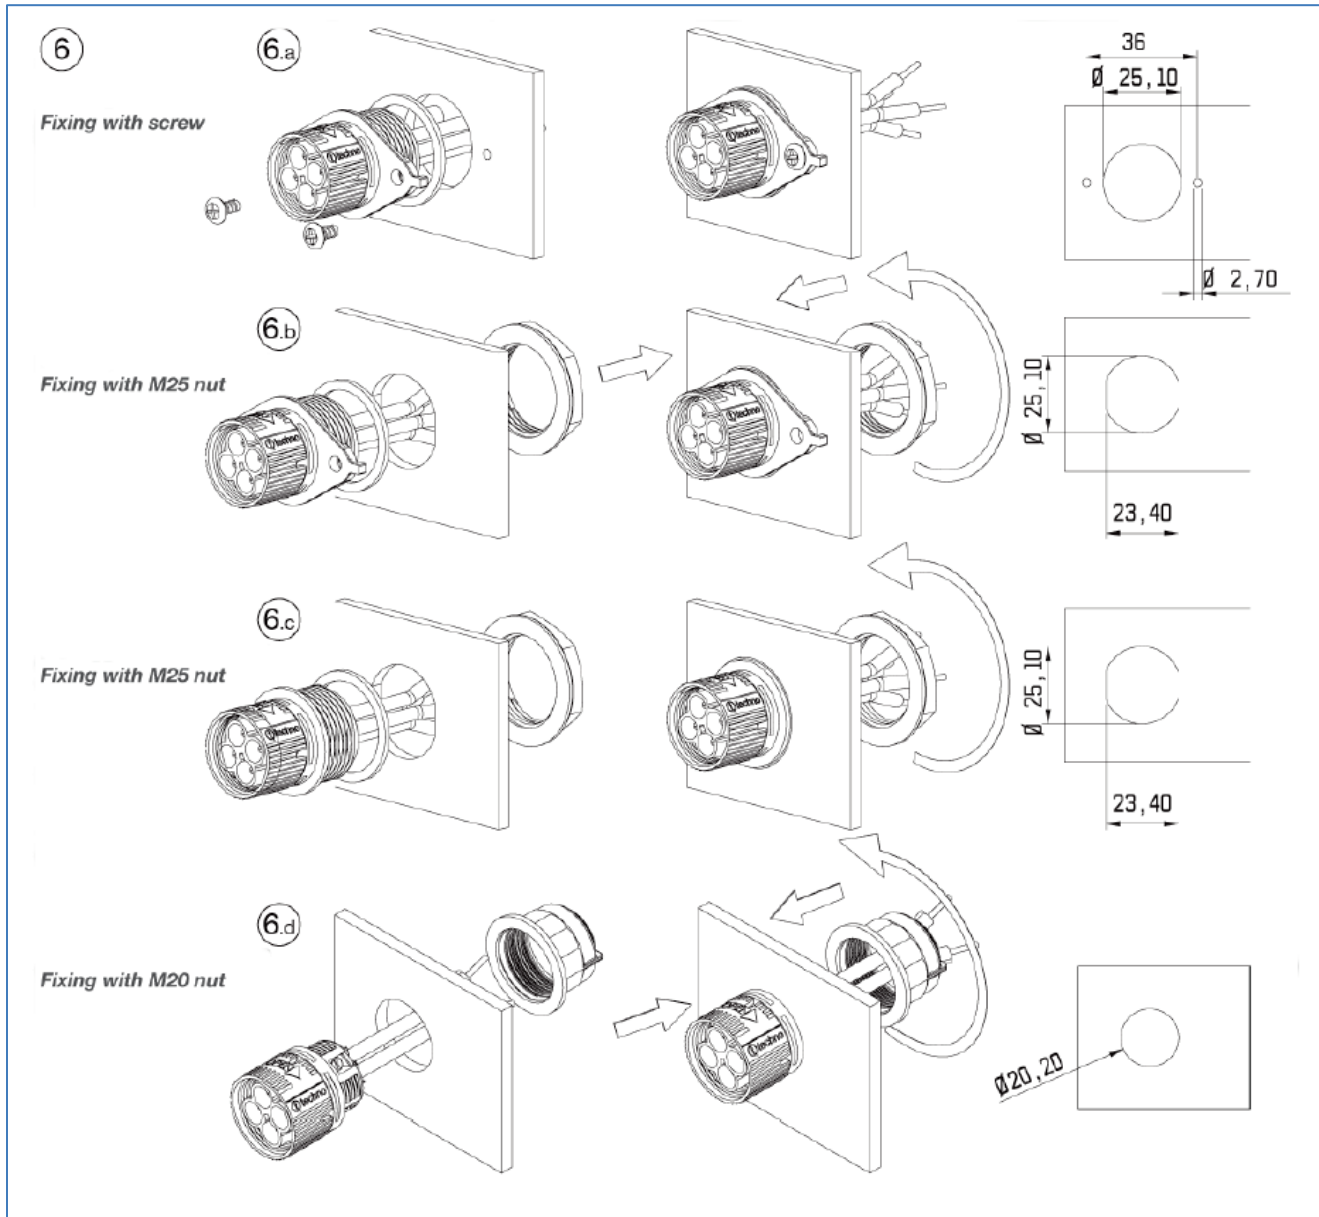

TEEPLUG® 387 Plug-and-Socket Connectors Installation Instructions

TH387 Series - Panel Mount

TH387 Series - Series Connectors