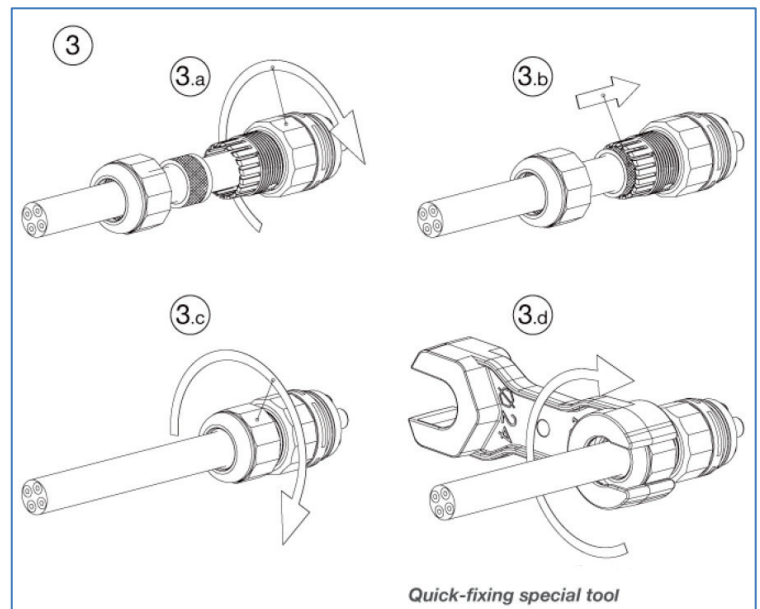

TEEPLUG® 387 Plug-and-Socket Connectors Installation Instructions

TH387 Series - Panel Mount

TH387 Series - Series Connectors