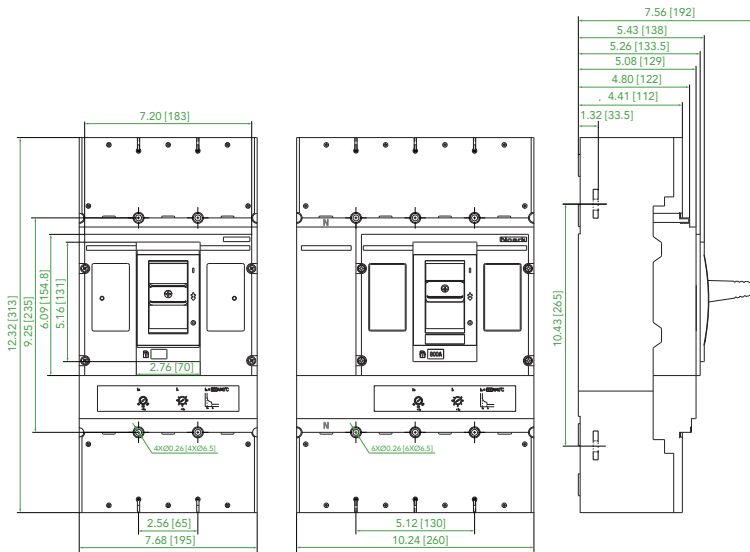

M Series Dimensions

M1/M1M/M1D-M2/M2M/M2D Dimensions

M1/M1M/M1D

Unit: in [mm]

M2/M2M/M2D

Unit: in [mm]

M Series Dimensions

M3/M3M/M3D-M4/M4M/M4D Dimensions

M3/M3M/M3D

Unit: in [mm]

M4/M4M/M4D

Unit: in [mm]

M Series Dimensions

M5/M5M/M5D-M6/M6M/M6D Dimensions

M5/M5D/M5M

2P, 3P, 4P
Unit: in [mm]

M6/M6D/M6M

3P
Unit: in [mm]

M6/M6D/M6M

4P
Unit: in [mm]