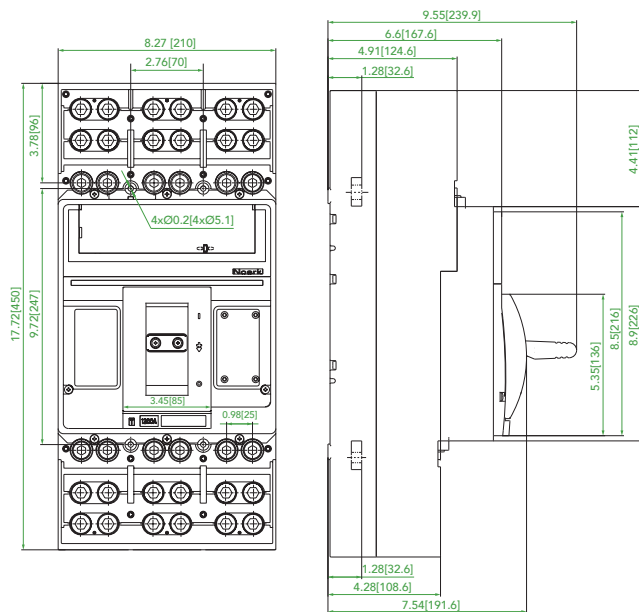

M Series Dimensions

M1/M1M/M1D-M2/M2M/M2D Dimensions

M1/M1M/M1D

Unit: in [mm]

M2/M2M/M2D

Unit: in [mm]

M Series Dimensions

M3/M3M/M3D-M4/M4M/M4D Dimensions

M3/M3M/M3D

Unit: in [mm]

M4/M4M/M4D

Unit: in [mm]

M Series Dimensions

M5/M5M/M5D-M6/M6M/M6D Dimensions

M5/M5D/M5M

2P, 3P, 4P
Unit: in [mm]

M6/M6D/M6M

3P
Unit: in [mm]

M6/M6D/M6M

4P
Unit: in [mm]