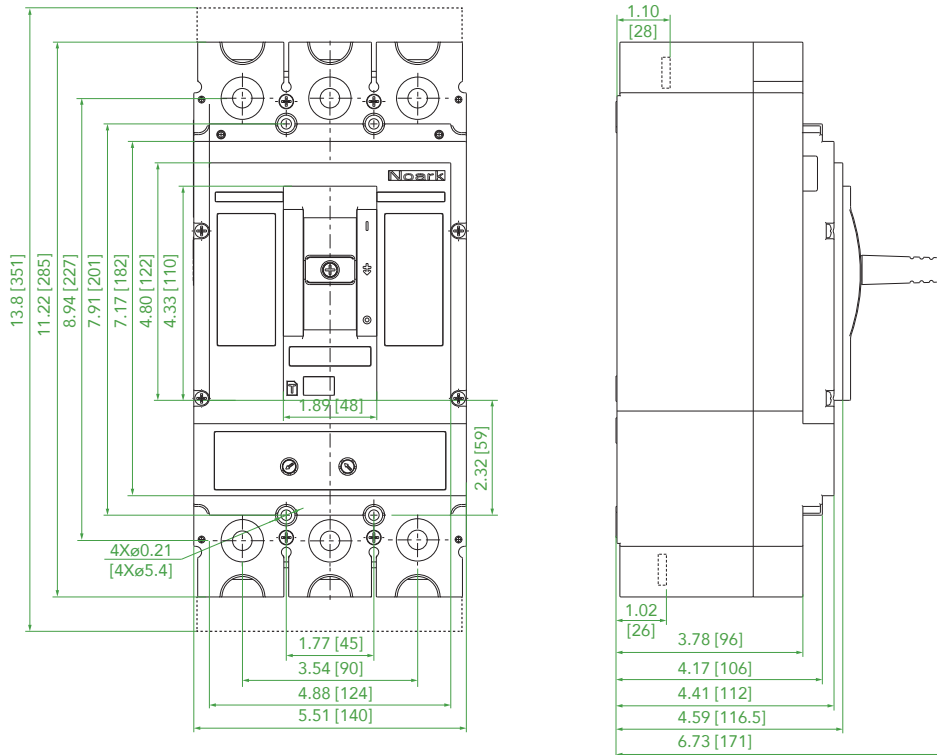

M Series Dimensions

M1/M1M/M1D-M2/M2M/M2D Dimensions

M1/M1M/M1D

Unit: in [mm]

M2/M2M/M2D

Unit: in [mm]

M Series Dimensions

M3/M3M/M3D-M4/M4M/M4D Dimensions

M3/M3M/M3D

Unit: in [mm]

M4/M4M/M4D

Unit: in [mm]

M Series Dimensions

M5/M5M/M5D-M6/M6M/M6D Dimensions

M5/M5D/M5M

2P, 3P, 4P
Unit: in [mm]

M6/M6D/M6M

3P
Unit: in [mm]

M6/M6D/M6M

4P
Unit: in [mm]