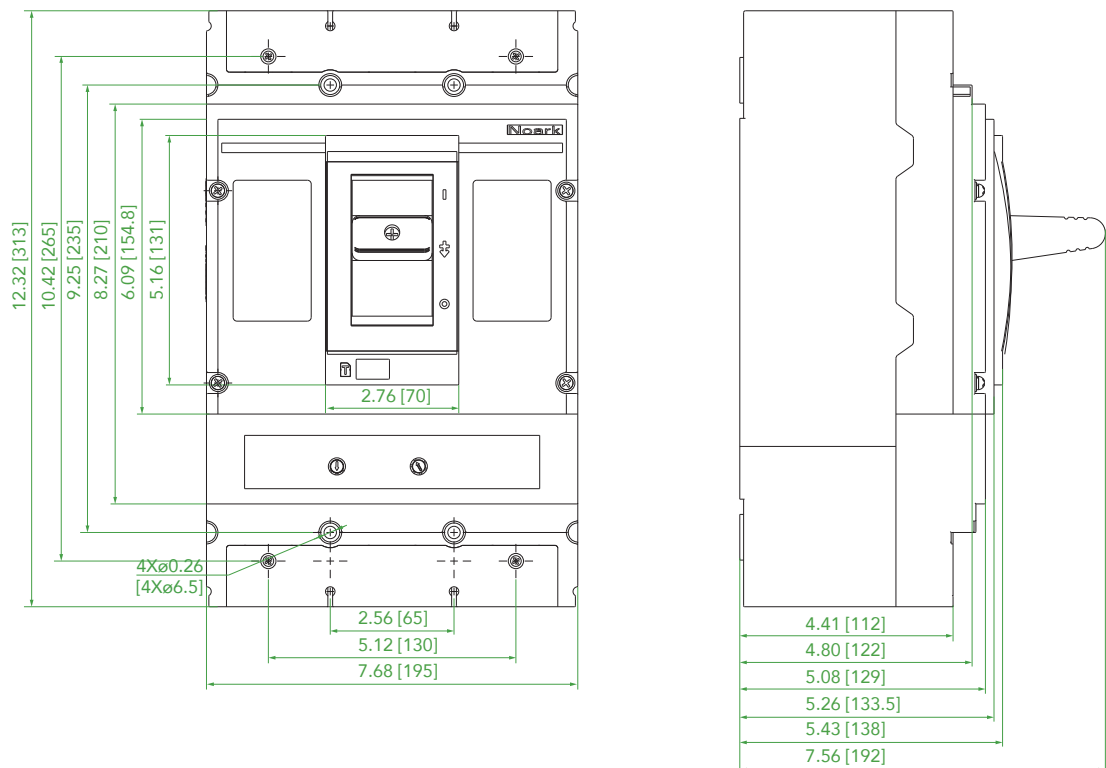

M Series Dimensions

M1/M1M/M1D-M2/M2M/M2D Dimensions

M1/M1M/M1D

Unit: in [mm]

M2/M2M/M2D

Unit: in [mm]

M Series Dimensions

M3/M3M/M3D-M4/M4M/M4D Dimensions

M3/M3M/M3D

Unit: in [mm]

M4/M4M/M4D

Unit: in [mm]

M Series Dimensions

M5/M5M/M5D-M6/M6M/M6D Dimensions

M5/M5D/M5M

2P, 3P, 4P
Unit: in [mm]

M6/M6D/M6M

3P
Unit: in [mm]

M6/M6D/M6M

4P
Unit: in [mm]