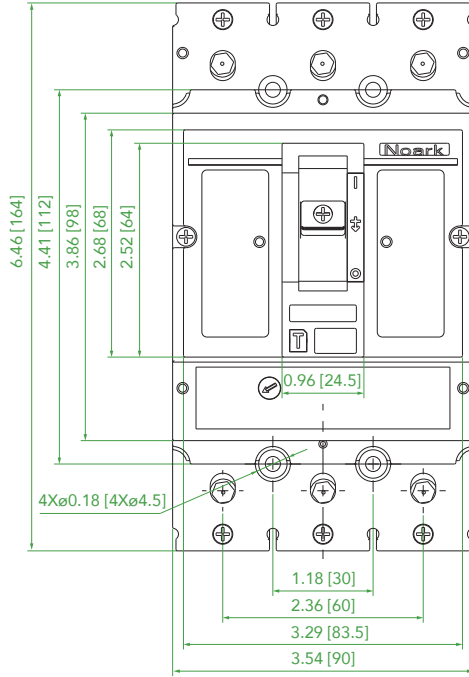

M Series Dimensions

M1/M1M/M1D-M2/M2M/M2D Dimensions

M1/M1M/M1D

Unit: in [mm]

M2/M2M/M2D

Unit: in [mm]

M Series Dimensions

M3/M3M/M3D-M4/M4M/M4D Dimensions

M3/M3M/M3D

Unit: in [mm]

M4/M4M/M4D

Unit: in [mm]

M Series Dimensions

M5/M5M/M5D-M6/M6M/M6D Dimensions

M5/M5D/M5M

2P, 3P, 4P
Unit: in [mm]

M6/M6D/M6M

3P
Unit: in [mm]

M6/M6D/M6M

4P
Unit: in [mm]