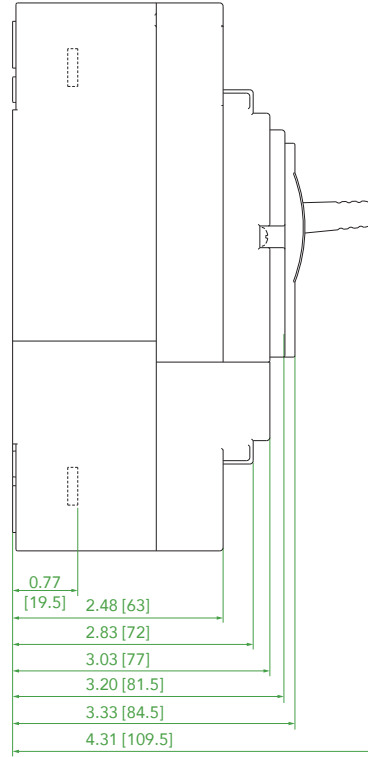

M Series Dimensions

M1/M1M/M1D-M2/M2M/M2D Dimensions

M1/M1M/M1D

Unit: in [mm]

M2/M2M/M2D

Unit: in [mm]

M Series Dimensions

M3/M3M/M3D-M4/M4M/M4D Dimensions

M3/M3M/M3D

Unit: in [mm]

M4/M4M/M4D

Unit: in [mm]

M Series Dimensions

M5/M5M/M5D-M6/M6M/M6D Dimensions

M5/M5D/M5M

2P, 3P, 4P
Unit: in [mm]

M6/M6D/M6M

3P
Unit: in [mm]

M6/M6D/M6M

4P
Unit: in [mm]