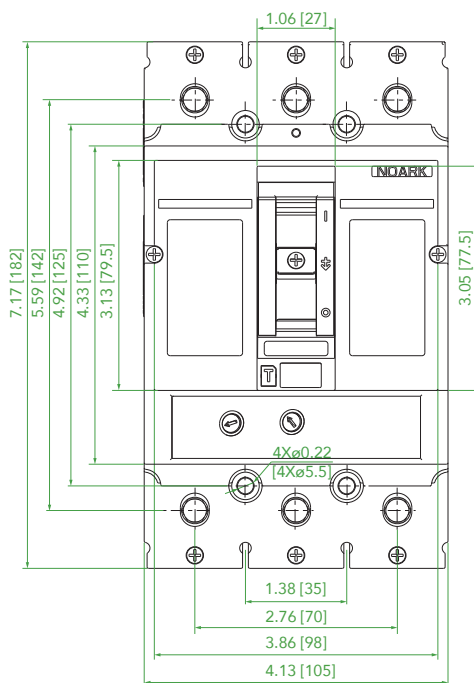

M Series Dimensions

M1/M1M/M1D-M2/M2M/M2D Dimensions

M1/M1M/M1D

Unit: in [mm]

M2/M2M/M2D

Unit: in [mm]

M Series Dimensions

M3/M3M/M3D-M4/M4M/M4D Dimensions

M3/M3M/M3D

Unit: in [mm]

M4/M4M/M4D

Unit: in [mm]

M Series Dimensions

M5/M5M/M5D-M6/M6M/M6D Dimensions

M5/M5D/M5M

2P, 3P, 4P
Unit: in [mm]

M6/M6D/M6M

3P
Unit: in [mm]

M6/M6D/M6M

4P
Unit: in [mm]