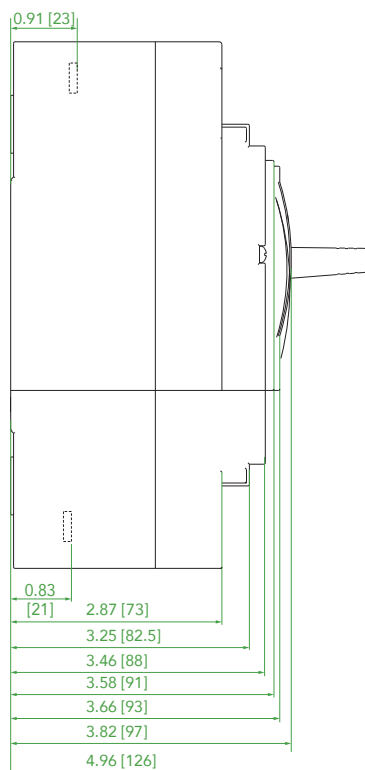

M Series Dimensions

M1/M1M/M1D-M2/M2M/M2D Dimensions

M1/M1M/M1D

Unit: in [mm]

M2/M2M/M2D

Unit: in [mm]

M Series Dimensions

M3/M3M/M3D-M4/M4M/M4D Dimensions

M3/M3M/M3D

Unit: in [mm]

M4/M4M/M4D

Unit: in [mm]

M Series Dimensions

M5/M5M/M5D-M6/M6M/M6D Dimensions

M5/M5D/M5M

2P, 3P, 4P
Unit: in [mm]

M6/M6D/M6M

3P
Unit: in [mm]

M6/M6D/M6M

4P
Unit: in [mm]