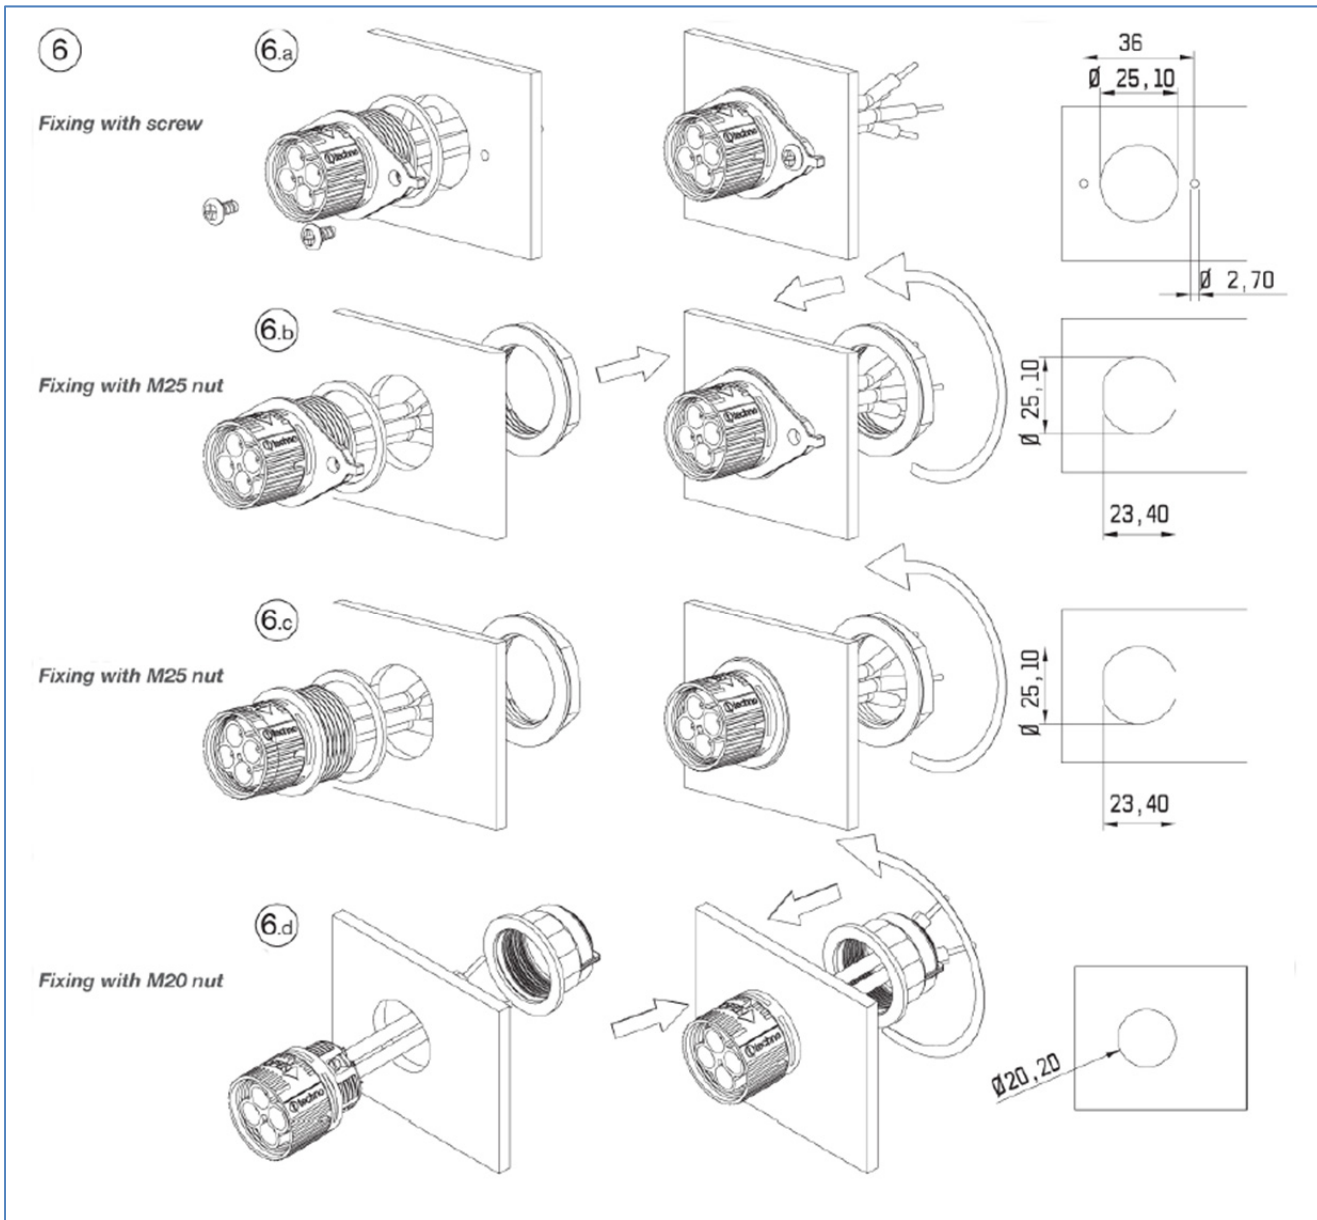

TEEPLUG® 387 Plug-and-Socket Connectors Installation Instructions

Disconnect Power

TH387 Series - Panel Mount

TH387 Series - Series Connectors