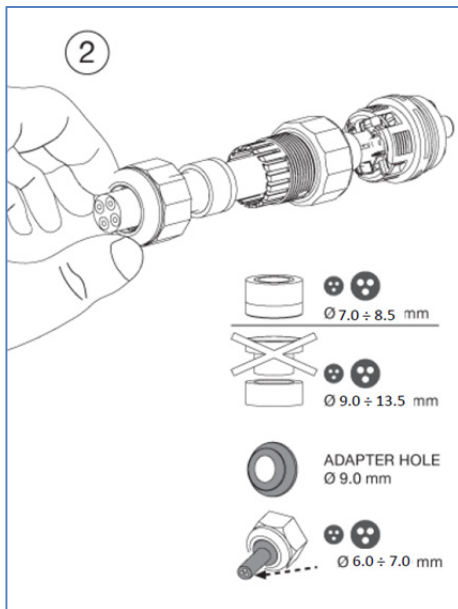

TEEPLUG® 387 Plug-and-Socket Connectors Installation Instructions

Disconnect Power

TH387 Series - Panel Mount

TH387 Series - Series Connectors