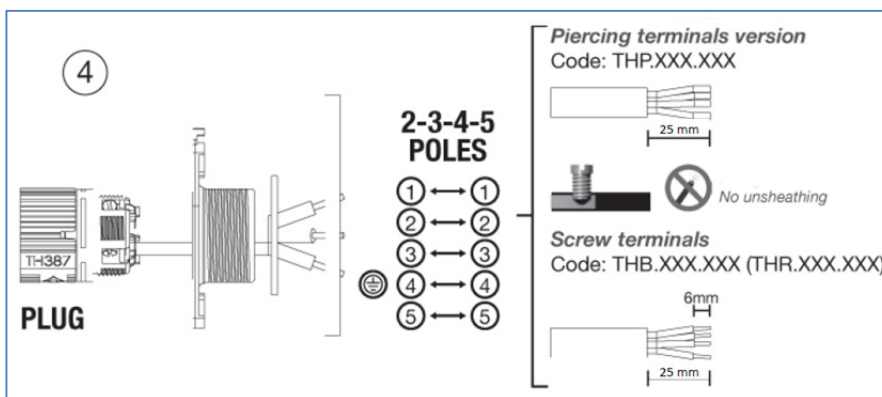

TEEPLUG® 387 Plug-and-Socket Connectors Installation Instructions

Disconnect Power

TH387 Series - Panel Mount

TH387 Series - Series Connectors