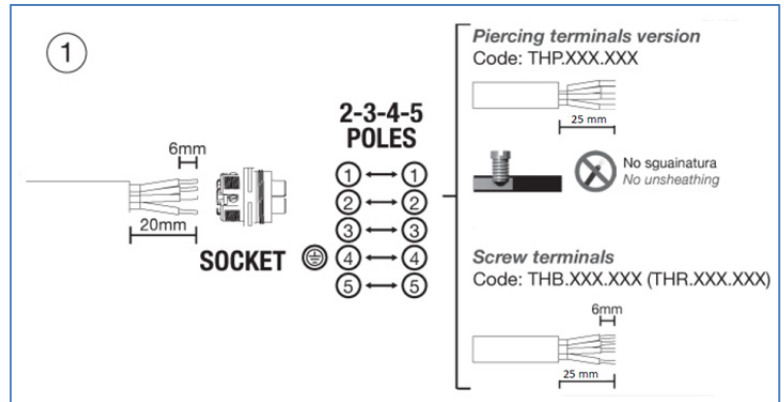

TEEPLUG® 387 Plug-and-Socket Connectors Installation Instructions

Disconnect Power

TH387 Series - Panel Mount

TH387 Series - Series Connectors