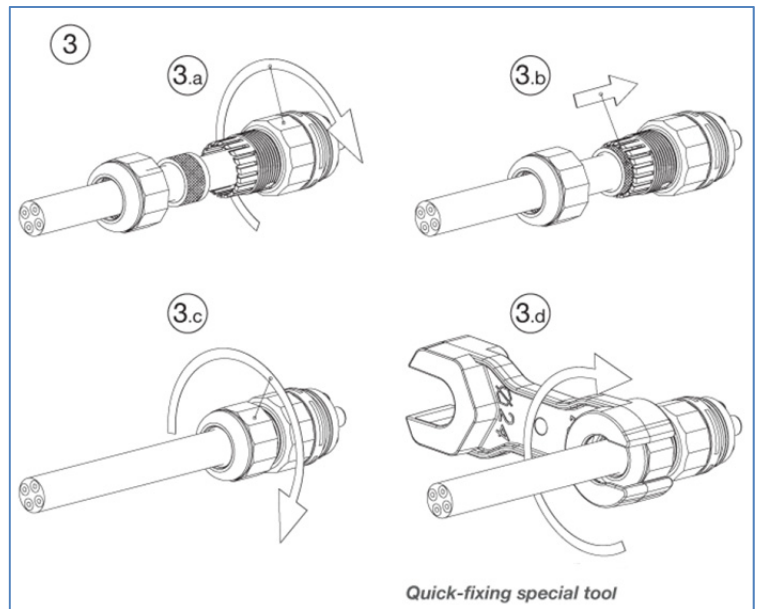

TEEPLUG® 387 Plug-and-Socket Connectors Installation Instructions

Disconnect Power

TH387 Series - Panel Mount

TH387 Series - Series Connectors